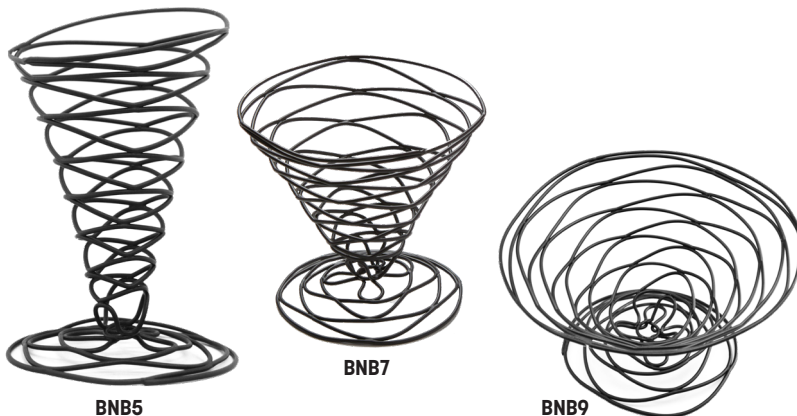

Large Rectangular Baskets

BNBB13202 Black
20 1/2" L x 12 5/8" W x 1 3/4" H
(57.1 x 32.1 x 4.4 cm)

BNBC20132 Chrome
20 1/2" L x 12 5/8" W x 1 3/4" H
(57.1 x 32.1 x 4.4 cm)

Disposable Liner

PBSL3 PET Liner
19 1/2" L x 12" W x 1 1/2" H
(49.5 x 30.5 x 3.8 cm)

Round Baskets

FRUB9 Black, 7" Dia. x 5" H
(17.8 x 12.7 cm)

FRUC7 Chrome, 7" Dia. x 5" H
(17.8 x 12.7 cm)

Disposable Liner

WBCLINER PET Liner
for 7" Dia. baskets

Conical Baskets

BNB5 Black, 5" Dia. x 8 1/2" H
(12.7 x 21.6 cm)

BNB7 Black, 7" Dia. x 6" H
(17.8 x 15.2 cm)

BNB9 Black, 9" Dia. x 4" H
(22.9 x 10.2 cm)

BNB5

BNB7

BNB9